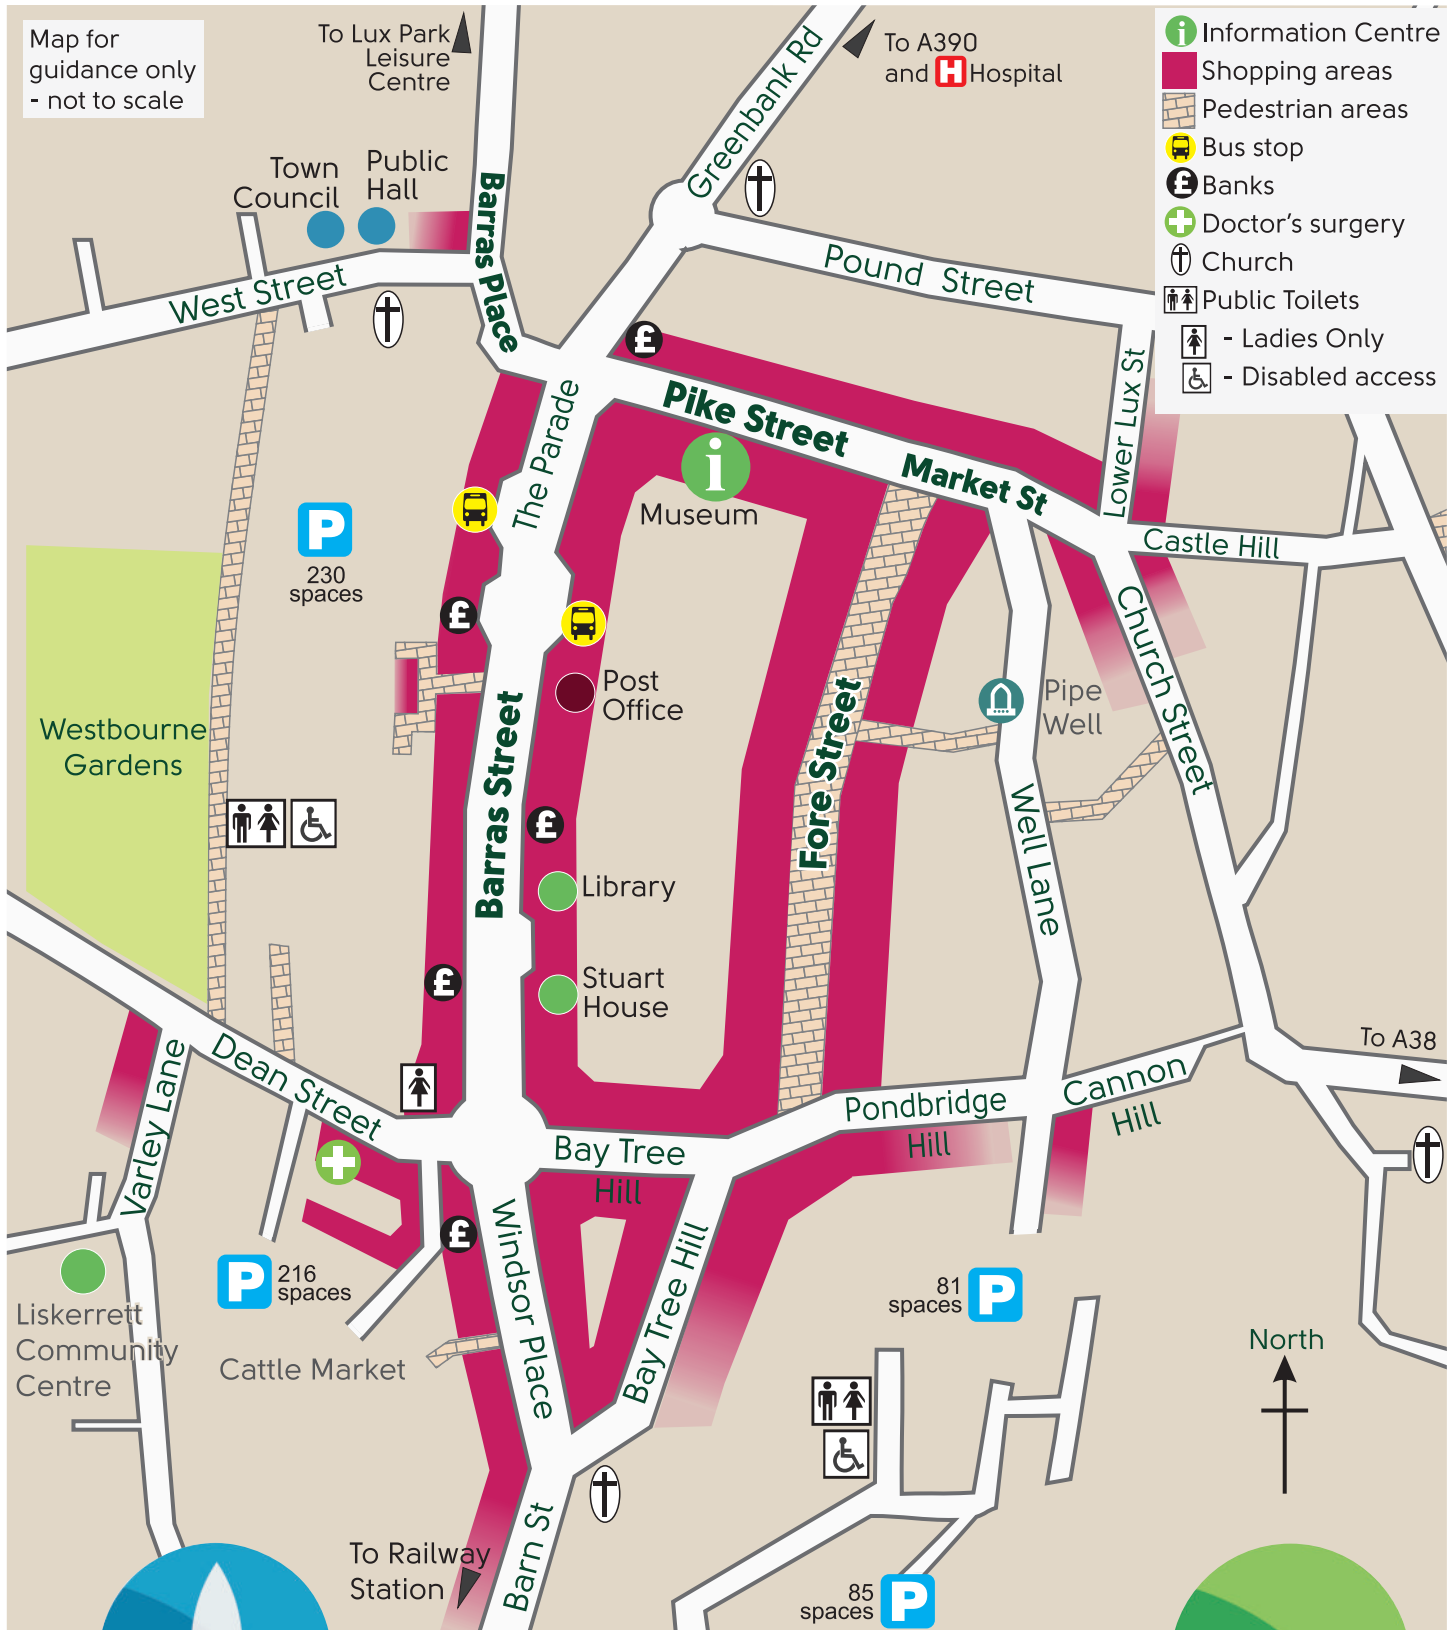

# LISKEARD TOWN CENTRE MAP

## Mappa an gressen Lyskerryys

Visit the heart of this ancient Stannary and market town. Take time to explore and discover the wide range of shops, cafés, restaurants, pubs and services found in the areas highlighted in red on the street plan below.