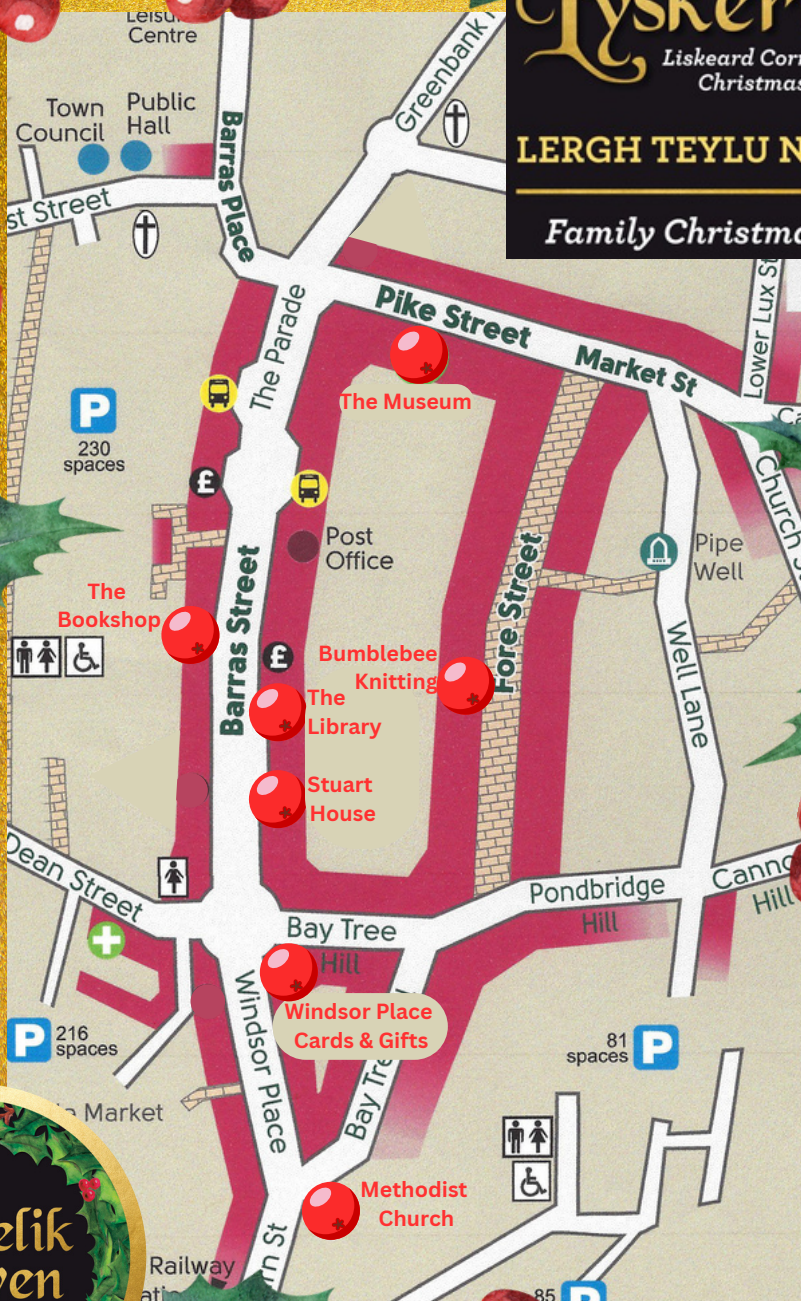

Nadelik Lyskerrys

Liskeard Cornish
Christmas

LERGH TEYLU NADELIK

Family Christmas Trail

Nadelik
Lowen

Pick up your trail at Stuart House

Between 10am and 12.30pm

Answer a question in Kernewek
at each of the trail stops below
and collect a sticker:

- Windsor Place Cards & Gifts
- Wesley Methodist Church
- Bumblebee Knitting (Fore Street)
- Liskeard & District Museum
- The Book Shop

**Finish at the Library for
a cakey tea treat**

Nadelik
Lowen