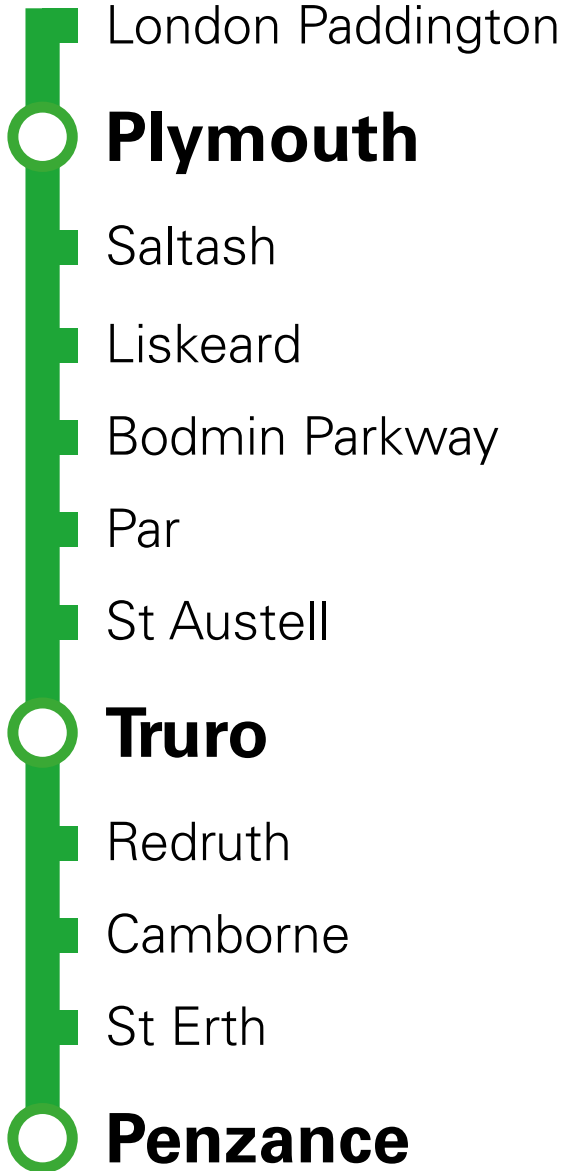

Not all stations shown

K1

Train times

15 May to
10 December 2022

Check before you travel.

Download our **app** or visit **GWR.com/Check**

This timetable shows trains between Plymouth and Penzance (Cornish Main Line).