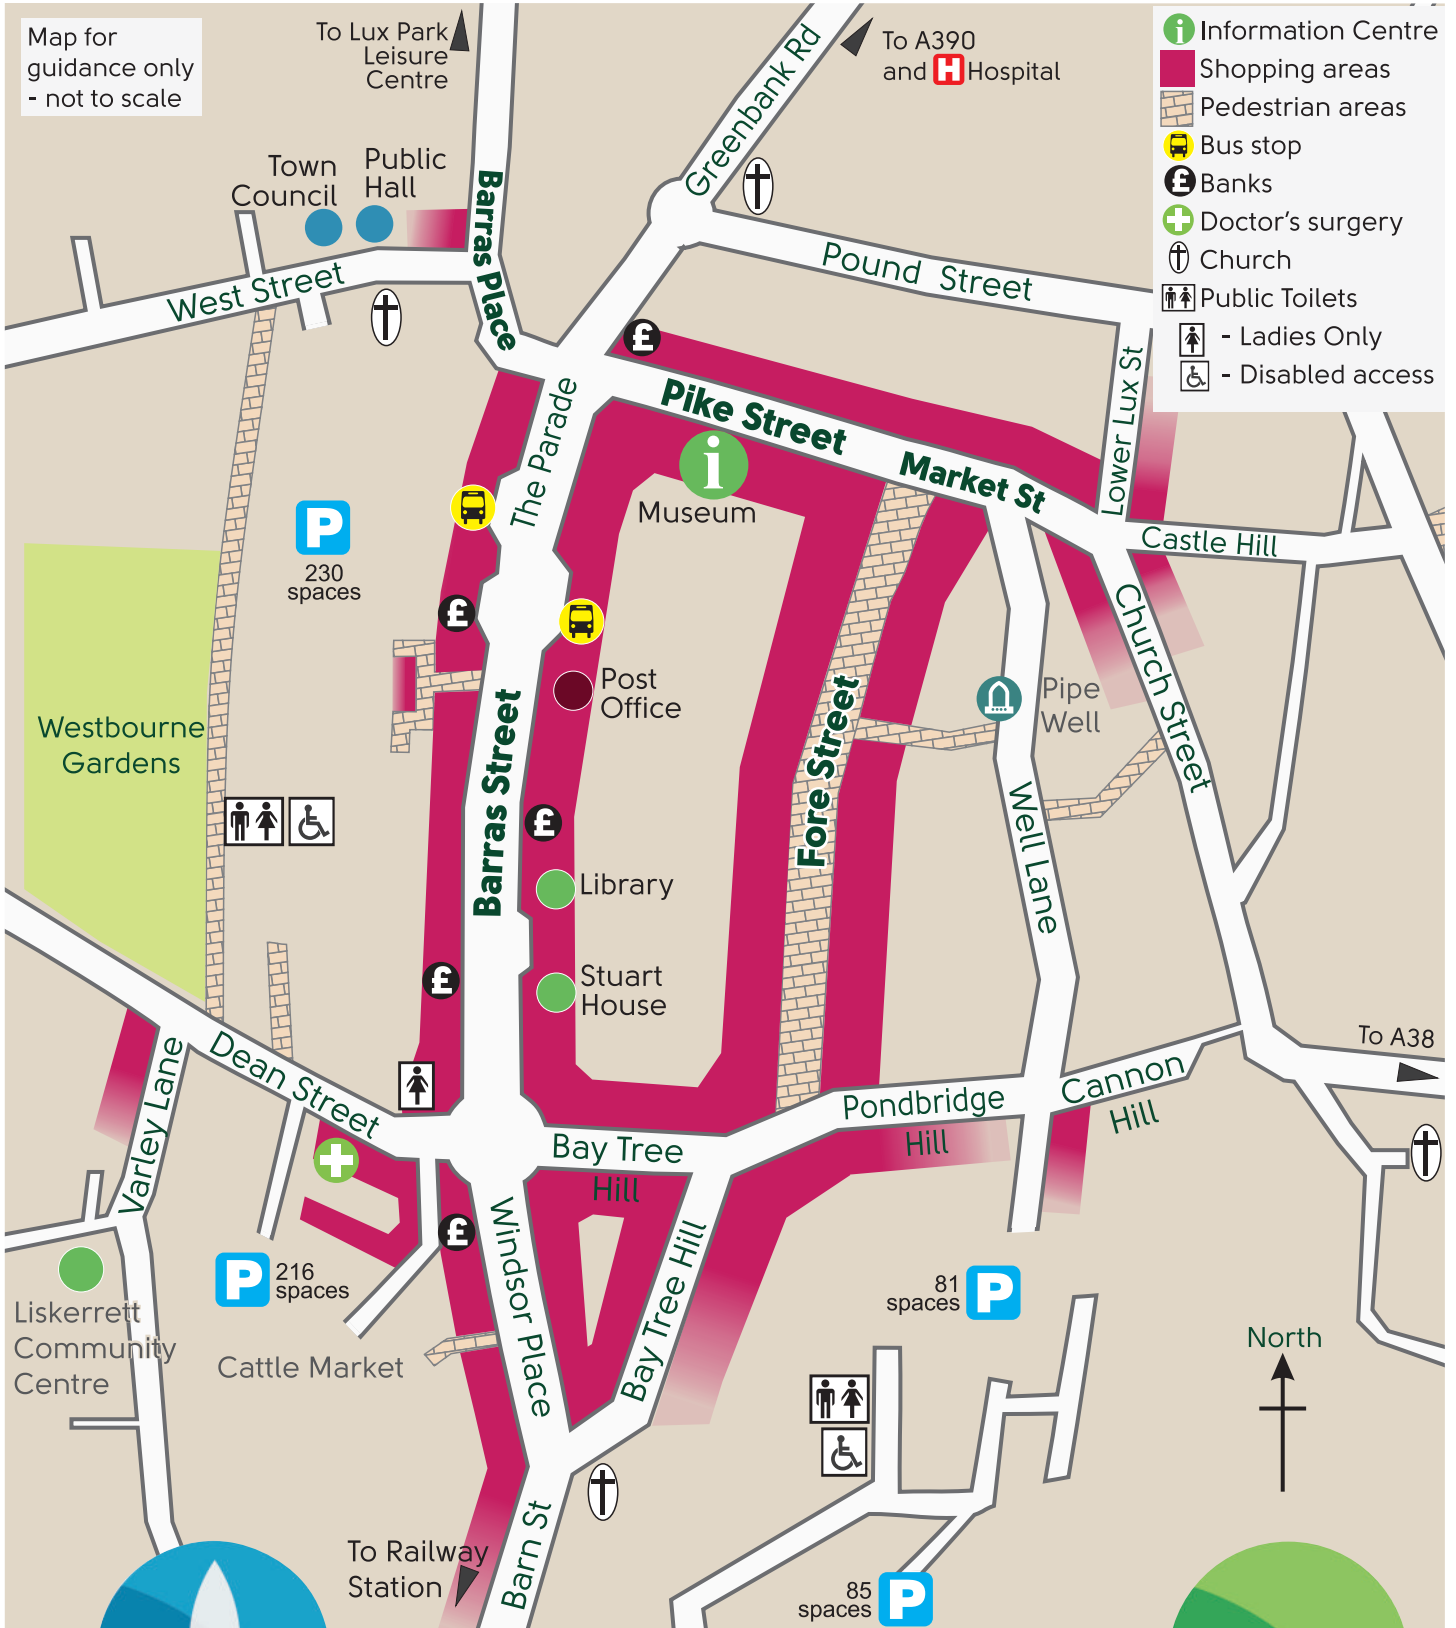

# LISKEARD TOWN CENTRE MAP

## Mappa an gressen Lyskerryys

Visit the heart of this ancient Stannary and market town. Take time to explore and discover the wide range of shops, cafés, restaurants, pubs and services found in the areas highlighted in red on the street plan below.