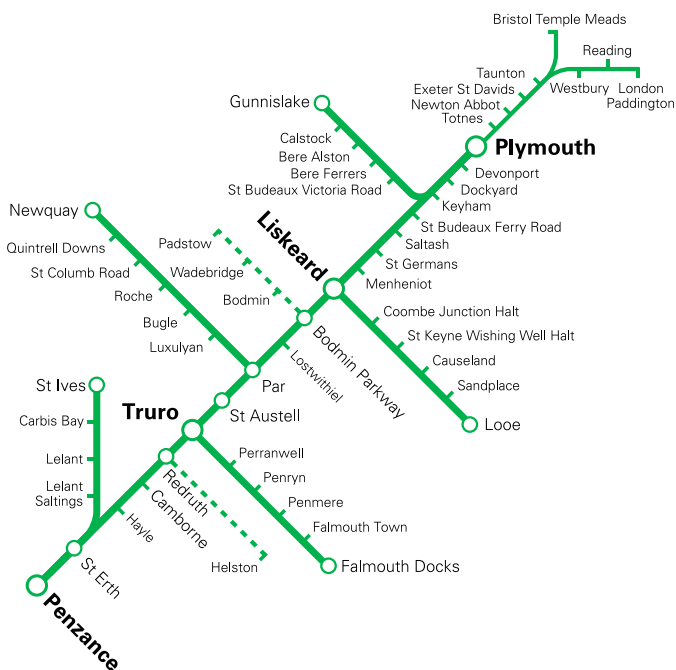

K

Train times

15 December 2019 to
16 May 2020

Not all stations shown

Our biggest timetable
change since 1976.

Check all your journeys
before you travel.

GWR.com/timetables

Welcome to our K timetable showing trains in Cornwall including through trains to Exeter, Bristol and London